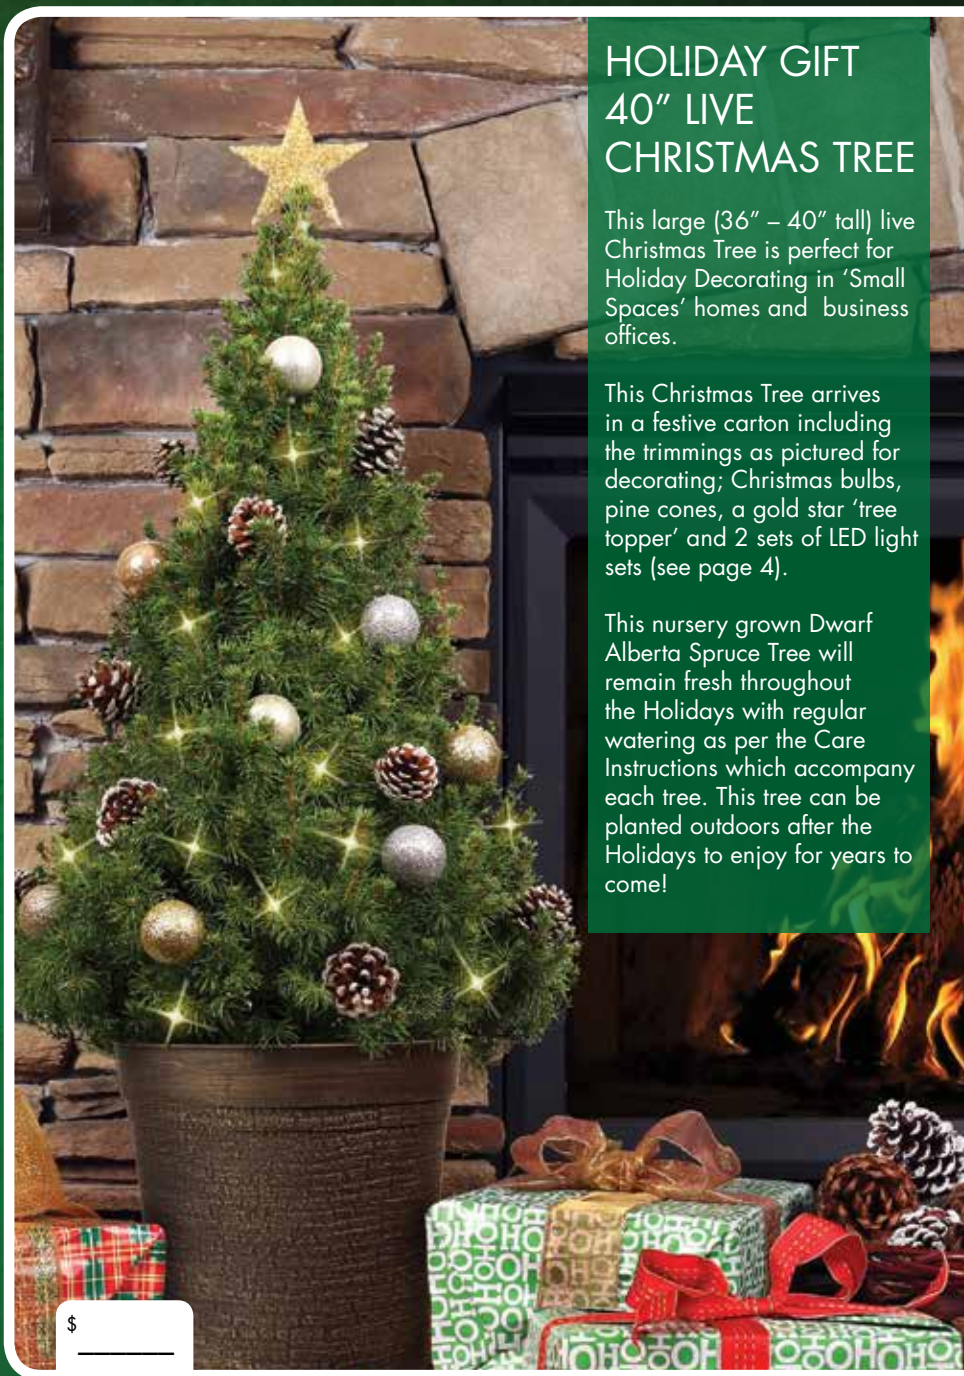

You are making an ecological contribution for years to come!

25" VICTORIAN HOLIDAY GIFT WREATH
The Victorian Holiday Gift Wreath includes a battery powered LED light set. (See page 5 for details)

25" CLASSIC HOLIDAY GIFT WREATH

25" CRANBERRY SPLASH HOLIDAY GIFT WREATH

25" WINTERGREEN HOLIDAY GIFT WREATH

HOLIDAY GIFT 40" LIVE CHRISTMAS TREE

This large (36" – 40" tall) live Christmas Tree is perfect for Holiday Decorating in 'Small Spaces' homes and business offices.