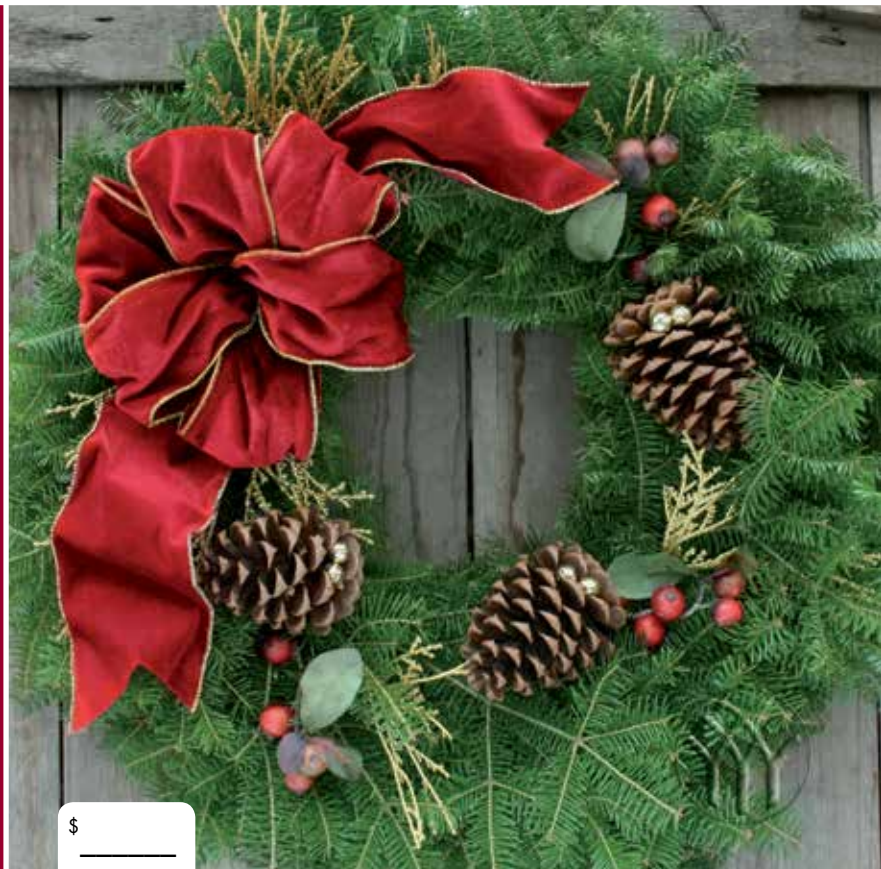

◀ CLASSIC WREATH

The generous gold backed velveteen bow and white tipped/glittered pine cones laced with cheery red jingle bells for these Classic Holiday Decorations have made them a Holiday Tradition for generations!

▼ CLASSIC SPRAY

CRANBERRY SPLASH WREATH ▶

The elegant gold trimmed, wired fabric bow centerpiece this lovely wreath as a truly stunning Holiday Decoration. The faux cranberry picks and large pine cones laced with gold jingle bells complete the exquisite look of this popular Christmas Wreath and Door Spray!

▼ CRANBERRY SPLASH SPRAY

All Wreaths are hand crafted with fresh evergreen fir boughs.

All Door Sprays are hand tied with mixed evergreens of Balsam Fir, Western Red Cedar & Norway Pine. Each Door Spray is approximately 26" long and 15" wide.