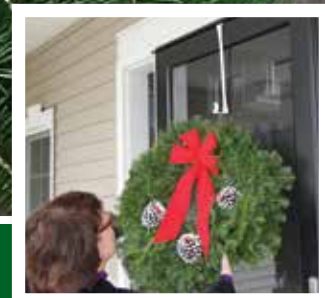

All individually shipped wreaths come with an EZ WREATH HANGER®