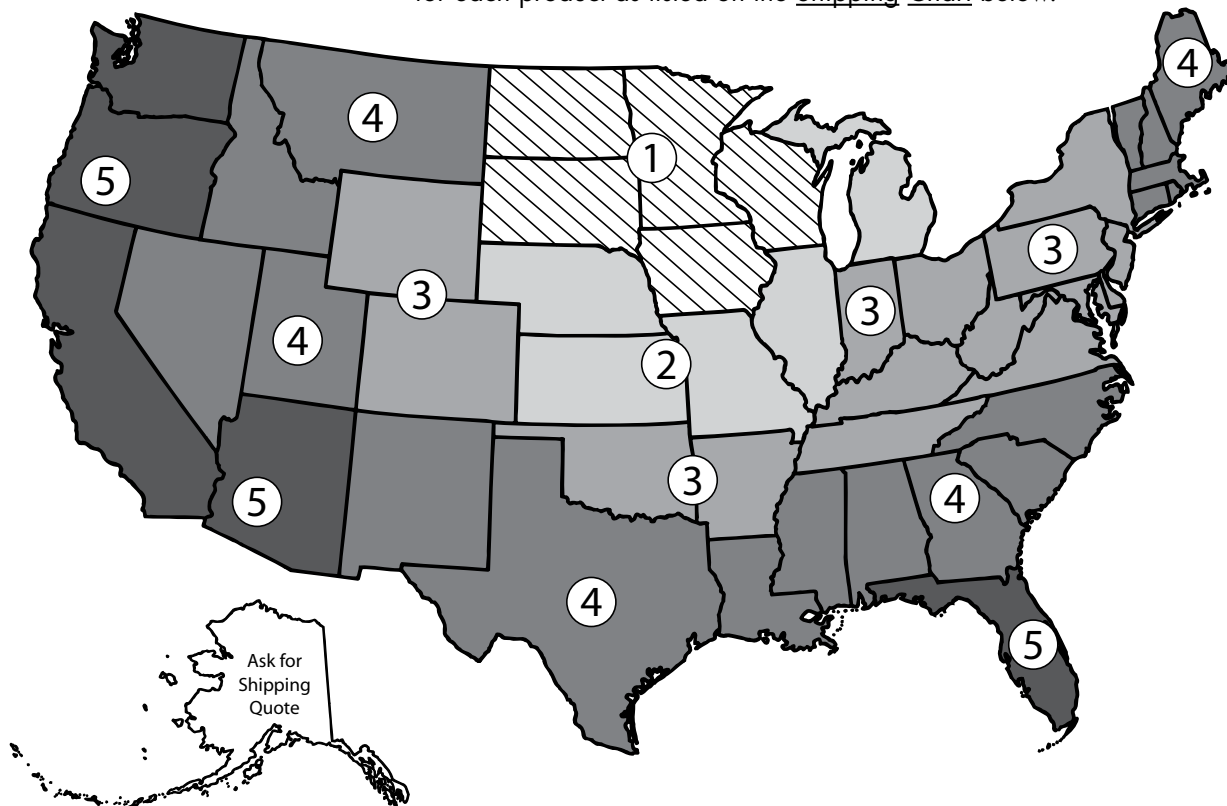

**MICKMAN BROTHERS, INC.**  
14630 Highway 65 • Ham Lake, Minnesota 55304  
763-434-4047 • 800-446-4229 • Fax: 763-434-4611  
[www.holidayfundraiser.com](http://www.holidayfundraiser.com)

**See reverse side of this Price List for Traditional Program Product Shipping Costs.**

# 2015 SHIPPING COSTS

To establish your shipping cost, look to the map below and determine the zone (1 through 5) in which you live. That zone will correspond to your shipping cost for each product as listed on the Shipping Chart below.